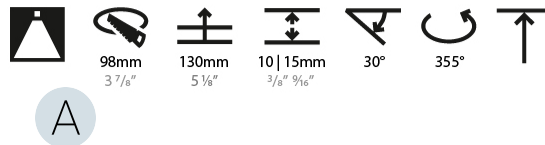

PHYSICAL

Shape: Round
Diameter (mm): 107
Diameter (in): 4 3/16
Height (mm): 112
Height (in): 4 7/16
Ceiling Thickness (mm): 10 / 12.5 / 15
Ceiling Thickness (in): 3/8 or 1/2 or 9/16
Min. Recessing Depth (mm): 130
Min. Recessing Depth (in): 5 1/8
Light Distribution: Adjustable / Downlight
Weight (kg): 0.46
Weight (lbs): 1.01
Fixture Finish: SSR / BKV / CWI / CRY / HAB / LAG / UFT / ITA / RUA / RUR / MIC / FTG / MYG / TWT / LOD / PUS / FRO / FUP / KIA / POP / BLS / SPG / MEY / GOH / GUM / CHC / COM / ABZ / JAG / OBR / MOS / ROR
Fixture Material: Aluminum Die Cast
Cut-out Measurements: 98mm / 3 7/8"

ELECTRICAL

Lamp Type: LED (Zhaga Standard)
Input Wattage (W): 16.5
Total Output Wattage (W): 14
Dimming: Tri-Mode (Non-Dimming and Phase Dimming (120Vac only) and 0-10V Dimming)
Driver Included: No
Driver Location: Recessed Housing
Driver Type: Constant Current - Universal
Driver Class: Class 2
Housing: See components
Input Voltage (V): 120 - 277
Constant Current (MA): 500

LED

Number of LEDs: 1
Color Temperature (°K): 2700 / 3000 / 3500 / 4000
Max. Delivered Lumen (lm): 930 / 960 / 1009 / 1030
Nominal Lumen (lm): 1386 / 1438 / 1511 / 1542
CRI: >90 CRI
Lamp Life (hrs): 50000

OPTICAL

Reflector: 20 / 40 / 60
Adjustability: Rotational 355°, Tilt 30°

RATINGS AND CERTIFICATIONS

Certified By: Certified for North American Standards
IP rating: IP20