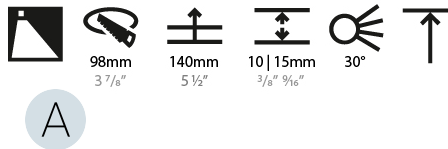

PHYSICAL

Shape: Round
Diameter (mm): 107
Diameter (in): 4 3/16
Height (mm): 118
Height (in): 4 5/8
Ceiling Thickness (mm): 10 / 12.5 / 15
Ceiling Thickness (in): 3/8 or 1/2 or 9/16
Min. Recessing Depth (mm): 140
Min. Recessing Depth (in): 5 1/2
Light Distribution: Adjustable / Asymmetric
Weight (kg): 0.473
Weight (lbs): 1.04
Fixture Finish: SSR / BKV / CWI / CRY / HAB / LAG / UFT / ITA / RUA / RUR / MIC / FTG / MYG / TWT / LOD / PUS / FRO / FUP / KIA / POP / BLS / SPG / MEY / GOH / GUM / CHC / COM / ABZ / JAG / OBR / MOS / ROR
Fixture Material: Aluminum Die Cast
Cut-out Measurements: 98mm / 3 7/8"

ELECTRICAL

Lamp Type: LED (Zhaga Standard)
Input Wattage (W): 16.5
Total Output Wattage (W): 14
Dimming: Tri-Mode (Non-Dimming and Phase Dimming (120Vac only) and 0-10V Dimming)
Driver Included: No
Driver Location: Recessed Housing
Driver Type: Constant Current - Universal
Driver Class: Class 2
Housing: See components
Input Voltage (V): 120 - 277
Constant Current (MA): 350

LED

Number of LEDs: 1
Color Temperature (°K): 2700 / 3000 / 3500 / 4000
Max. Delivered Lumen (lm): 1030 / 1070 / 1117 / 1140
Nominal Lumen (lm): 1386 / 1438 / 1511 / 1542
CRI: >90 CRI
Lamp Life (hrs): 50000

OPTICAL

Reflector: 20 / 40 / 60
Adjustability: Fixed

RATINGS AND CERTIFICATIONS

Certified By: Certified for North American Standards
IP rating: IP20

PROJECT
TYPE
SPECIFIER
QUANTITY
DATE