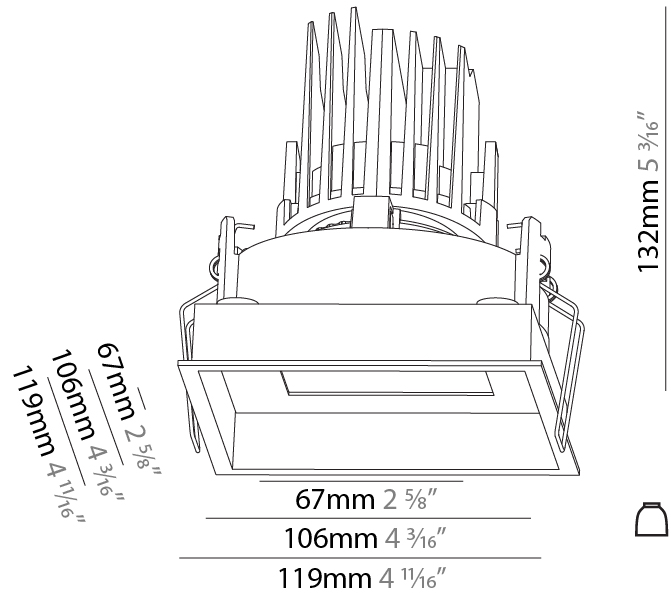

PHYSICAL

Shape: Square
Length (mm): 119
Length (in): 4 11/16
Width (mm): 119
Width (in): 4 11/16
Depth (mm): 132
Depth (in): 5 3/16
Ceiling Thickness (mm): 10 / 12.5 / 15
Ceiling Thickness (in): 3/8 or 1/2 or 9/16
Min. Recessing Depth (mm): 150
Min. Recessing Depth (in): 5 7/8
Light Distribution: Adjustable / Downlight
Weight (kg): 0.607
Weight (lbs): 1.34
Fixture Finish: SSR / BKV / CWI / CRY / HAB / LAG / UFT / ITA / RUA / RUR / MIC / FTG / MYG / TWT / LOD / PUS / FRO / FUP / KIA / POP / BLS / SPG / MEY / GOH / GUM / CHC / COM / ABZ / JAG / OBR / MOS / ROR
Fixture Material: Aluminum Die Cast
Cut-out Measurements: 114mm / 4 1/2" x 114mm / 4 1/2"

ELECTRICAL

Lamp Type: LED (Zhaga Standard)
Input Wattage (W): 16.5
Total Output Wattage (W): 14
Dimming: Tri-Mode (Non-Dimming and Phase Dimming (120Vac only) and 0-10V Dimming)
Driver Included: No
Driver Location: Recessed Housing
Driver Type: Constant Current - Universal
Driver Class: Class 2
Input Voltage (V): 120 - 277
Constant Current (MA): 500

LED

Number of LEDs: 1
Color Temperature (°K): 2700 / 3000 / 3500 / 4000
Max. Delivered Lumen (lm): 940 / 980 / 1029 / 1050
Nominal Lumen (lm): 1386 / 1438 / 1511 / 1542
CRI: >90 CRI

OPTICAL

Reflector: 20 / 40 / 60
Adjustability: Rotational 355°; Tilt 30°

RATINGS AND CERTIFICATIONS

Certified By: Certified for North American Standards
IP rating: IP20