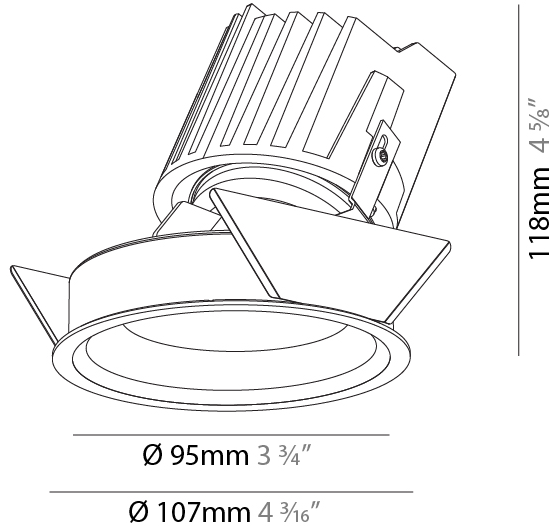

PHYSICAL

Shape: Round
Diameter (mm): 107
Diameter (in): 4 3/16
Height (mm): 118
Height (in): 4 5/8
Ceiling Thickness (mm): 10 / 12.5 / 15
Ceiling Thickness (in): 3/8 or 1/2 or 9/16
Min. Recessing Depth (mm): 140
Min. Recessing Depth (in): 5 1/2
Light Distribution: Adjustable / Asymmetric
Weight (kg): 0.473
Weight (lbs): 1.04
Fixture Finish: SSR / BKV / CWI / CRY / HAB / LAG / UFT / ITA / RUA / RUR / MIC / FTG / MYG / TWT / LOD / PUS / FRO / FUP / KIA / POP / BLS / SPG / MEY / GOH / GUM / CHC / COM / ABZ / JAG / OBR / MOS / ROR
Fixture Material: Aluminum Die Cast
Cut-out Measurements: 98mm / 3 7/8"

ELECTRICAL

Lamp Type: LED (Zhaga Standard)
Input Wattage (W): 16.5
Total Output Wattage (W): 14
Dimming: Tri-Mode (Non-Dimming and Phase Dimming (120Vac only) and 0-10V Dimming)
Driver Included: No
Driver Location: Recessed Housing
Driver Type: Constant Current - Universal
Driver Class: Class 2
Housing: See components
Input Voltage (V): 120 - 277
Constant Current (MA): 350

LED

Number of LEDs: 1
Color Temperature (°K): 2700 / 3000 / 3500 / 4000
Max. Delivered Lumen (lm): 1030 / 1070 / 1117 / 1140
Nominal Lumen (lm): 1386 / 1438 / 1511 / 1542
CRI: >90 CRI
Lamp Life (hrs): 50000

OPTICAL

Reflector: 20 / 40 / 60
Adjustability: Fixed

RATINGS AND CERTIFICATIONS

Certified By: Certified for North American Standards
IP rating: IP20

PROJECT
TYPE
SPECIFIER
QUANTITY
DATE